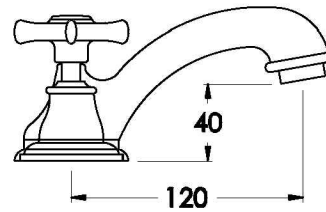

NEU ENGLAND BASIN SET CERAMIC DISC - CROSS HANDLES

1.8000.03.2.XX

PRODUCT DIMENSIONS:

Front view

Side view:

Top view: