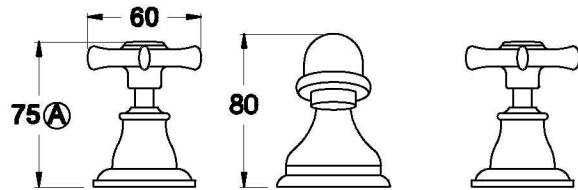

NEU ENGLAND BASIN SET CERAMIC DISC - CROSS HANDLES

1.8000.03.2.XX

PRODUCT DIMENSIONS:

Front view

Side view:

Top view: