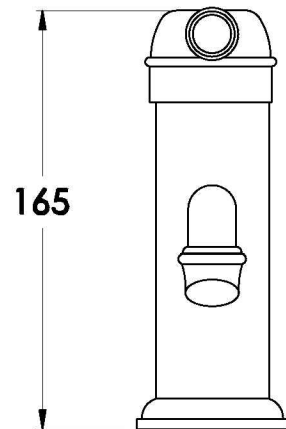

## NEU ENGLAND BASIN MIXER - METAL LEVER

1.8002.00.3.XX

### PRODUCT DIMENSIONS:

Front view

Side view:

Top view: