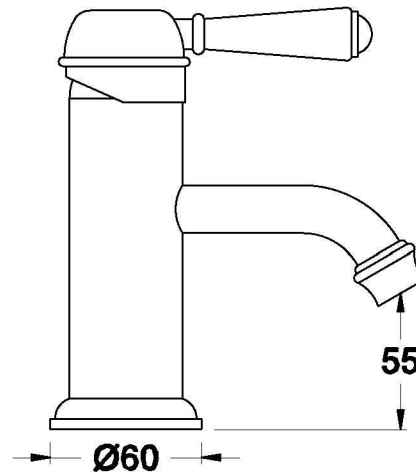

## NEU ENGLAND BASIN MIXER - METAL LEVER

1.8002.00.3.XX

### PRODUCT DIMENSIONS:

Front view

Side view:

Top view: