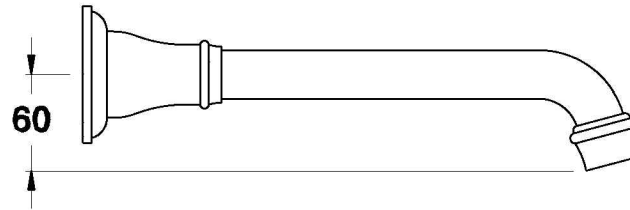

## NEU ENGLAND WALL SPOUT

1.8006.30.0.XX

1.8006.40.0.XX : Flow controlled variant

### PRODUCT DIMENSIONS:

Front view

Side view:

Top view: