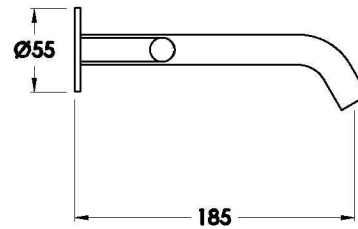

Brodware

NANOBAR WALL SET WITH METAL LEVERS

1.9206.00.3.XX

1.9206.50.3.XX - Flow controlled variant

PRODUCT DIMENSIONS:

Front view

Side view:

Top view: