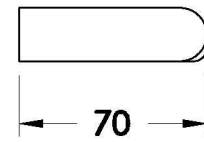

NANOBAR TOILET ROLL HOLDER

1.9261.00.0.XX

PRODUCT DIMENSIONS:

Front view

Side view:

Top view: