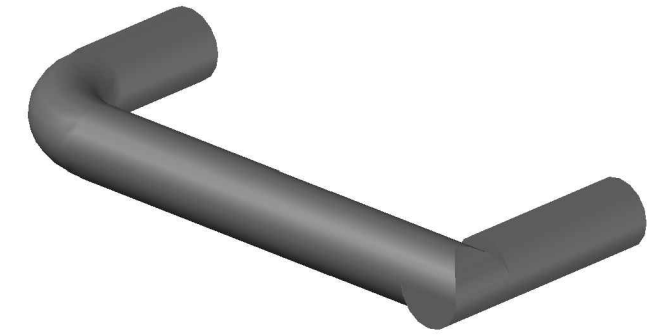

NANOBAR TOILET ROLL HOLDER

1.9261.00.0.XX

PRODUCT DIMENSIONS:

Front view

Side view:

Top view: