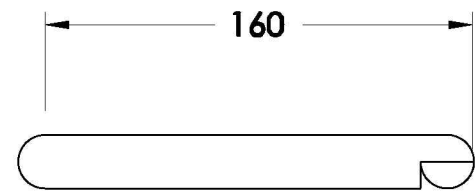

NANOBAR TOILET ROLL HOLDER

1.9261.00.0.XX

PRODUCT DIMENSIONS:

Front view

Side view:

Top view: