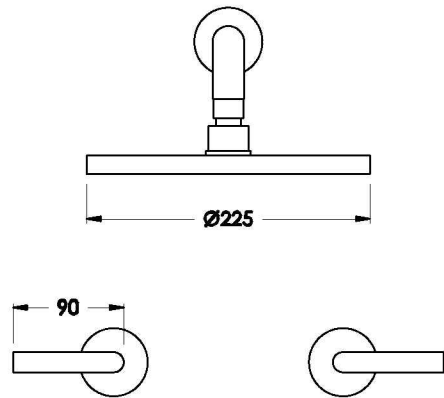

Brodware

NANOBAR SHOWER SET WITH METAL LEVERS

1.9211.00.3.XX

PRODUCT DIMENSIONS:

Front view

Side view:

Top view: