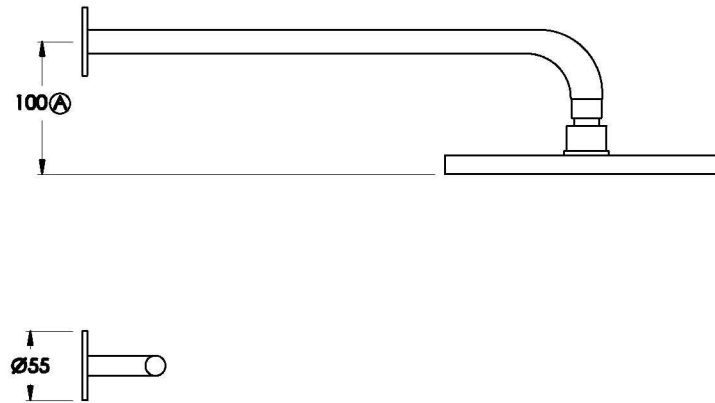

Brodware

NANOBAR SHOWER SET WITH METAL LEVERS

1.9211.00.3.XX

PRODUCT DIMENSIONS:

Front view

Side view:

Top view: