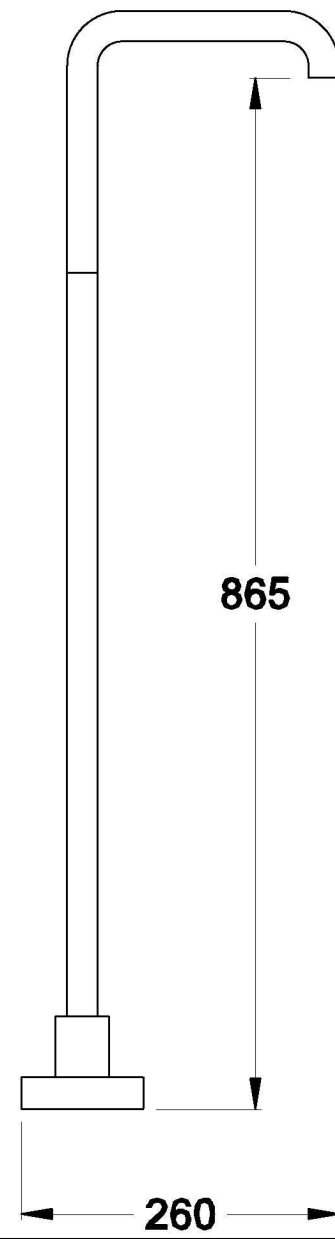

NANOBAR BATH SPOUT

1.9207.03.0.XX

PRODUCT DIMENSIONS:

Front view

Side view:

Top view: