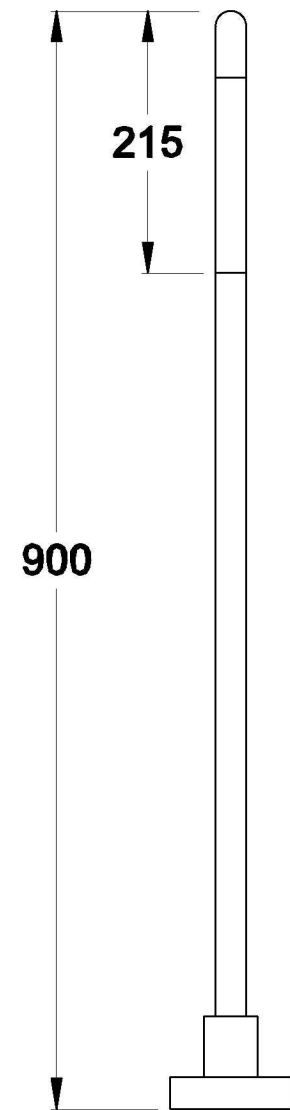

NANOBAR BATH SPOUT

1.9207.03.0.XX

PRODUCT DIMENSIONS:

Front view

Side view:

Top view: