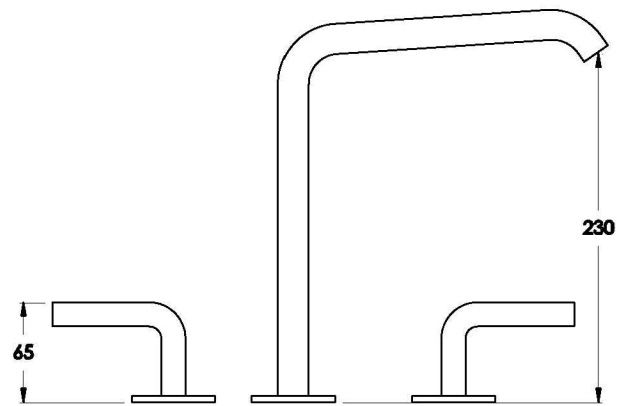

Brodware

NANOBAR BATH SET WITH METAL LEVERS

1.9207.00.3.XX

PRODUCT DIMENSIONS:

Front view

Side view:

Top view: