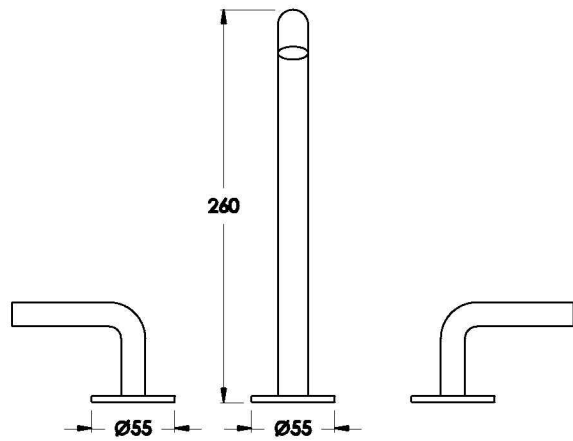

Brodware

NANOBAR BATH SET WITH METAL LEVERS

1.9207.00.3.XX

PRODUCT DIMENSIONS:

Front view

Side view:

Top view: