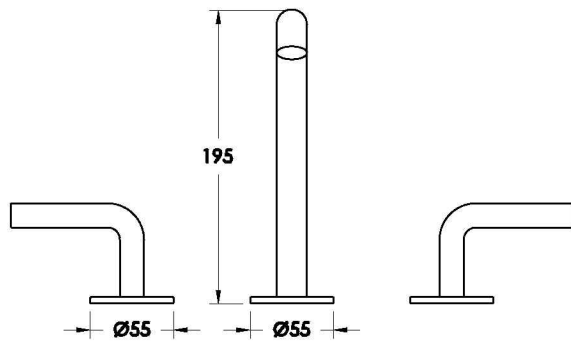

Brodware

NANOBAR BASIN SET WITH METAL LEVERS

1.9200.00.3.XX

PRODUCT DIMENSIONS:

Front view

Side view:

Topview: