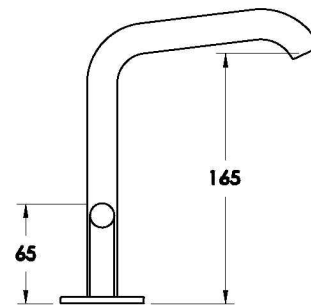

Brodware

NANOBAR BASIN SET WITH METAL LEVERS

1.9200.00.3.XX

PRODUCT DIMENSIONS:

Front view

Side view:

Topview: