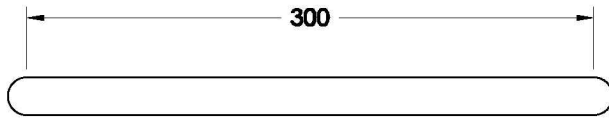

Brodware

NANOBAR TOWEL RAIL

1.9255.30.0.XX

PRODUCT DIMENSIONS:

Front view

Side view:

Top view: