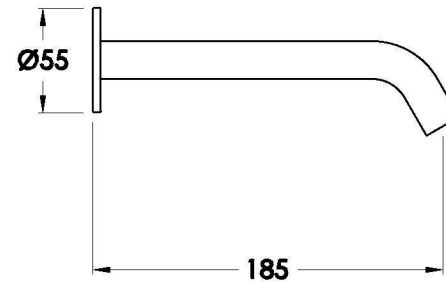

Brodware

NANOBAR WALL SPOUT ONLY

1.9206.30.0.XX

1.9206.40.0.XX - Flow controlled variant

PRODUCT DIMENSIONS:

Front view

Side view:

Top view: