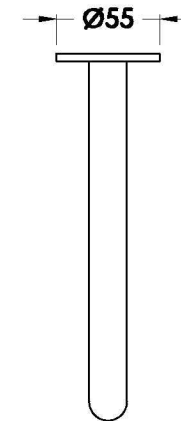

Brodware

NANOBAR WALL SPOUT ONLY

1.9206.30.0.XX

1.9206.40.0.XX - Flow controlled variant

PRODUCT DIMENSIONS:

Front view

Side view:

Top view: