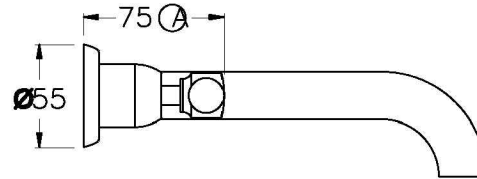

Brodware

MANHATTAN WALL SET

1.9106.00.3.XX

1.9106.50.3.XX: FLOW CONTROLLED VARIANT

PRODUCT DIMENSIONS:

Front view

Side view:

Top view: