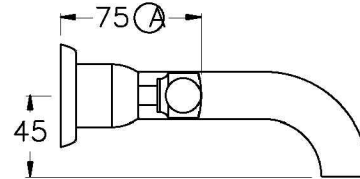

## MANHATTAN WALL SET

1.9105.00.3.XX

1.9105.50.3.XX: FLOW CONTROLLED VARIANT

### PRODUCT DIMENSIONS:

Front view

Side view:

Top view: