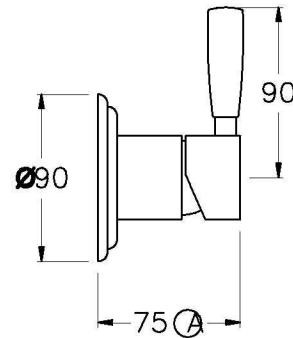

## MANHATTAN WALL MIXER

1.9148.00.0.XX

### PRODUCT DIMENSIONS:

Front view

Side view:

Top view: