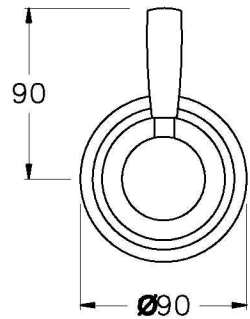

## MANHATTAN WALL MIXER

1.9148.00.0.XX

### PRODUCT DIMENSIONS:

Front view

Side view:

Top view: