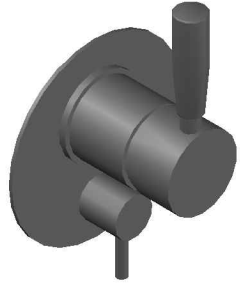

## MANHATTAN MIXER DIVERTER

1.9148.05.0.XX

### PRODUCT DIMENSIONS:

Front view

Side view:

Top view: