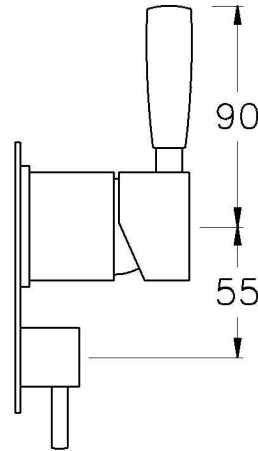

## MANHATTAN MIXER DIVERTER

1.9148.05.0.XX

### PRODUCT DIMENSIONS:

Front view

Side view:

Top view: