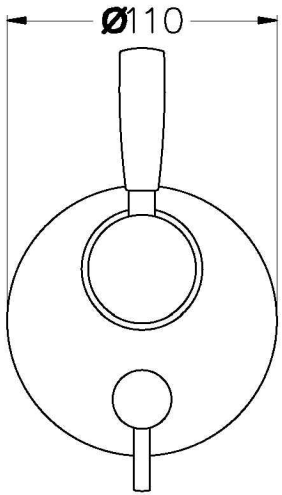

## MANHATTAN MIXER DIVERTER

1.9148.05.0.XX

### PRODUCT DIMENSIONS:

Front view

Side view:

Top view: