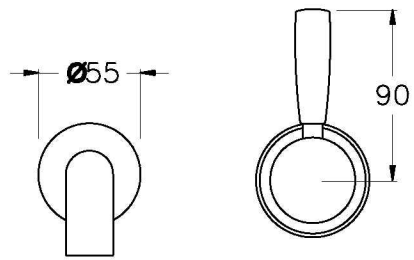

MANHATTAN WALL MIXER SET

1.9105.04.0.XX

1.9105.54.0.XX: FLOW CONTROLLED VARIANT

PRODUCT DIMENSIONS:

Front view

Side view:

Top view: