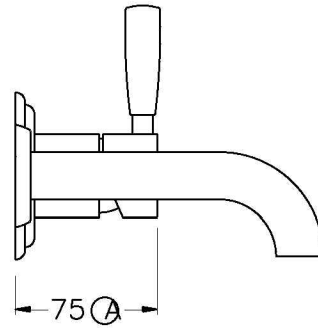

MANHATTAN WALL MIXER SET

1.9105.04.0.XX

1.9105.54.0.XX: FLOW CONTROLLED VARIANT

PRODUCT DIMENSIONS:

Front view

Side view:

Top view: