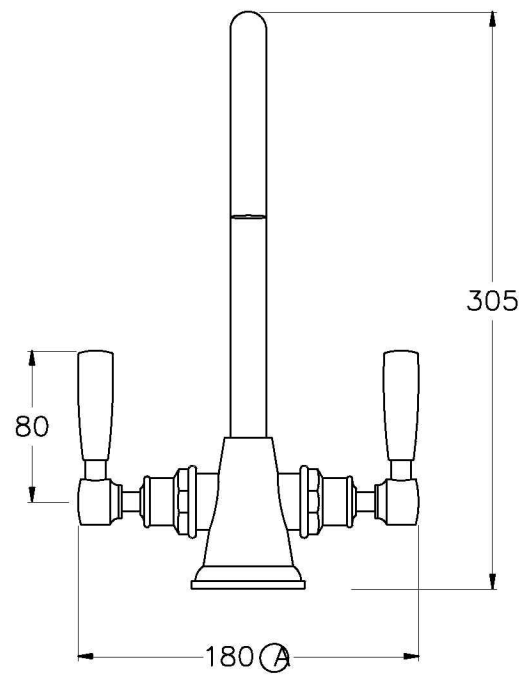

Brodware

MANHATTAN KITCHEN MIXER

1.9130.02.3.XX

PRODUCT DIMENSIONS:

Front view

Side view:

Top view: