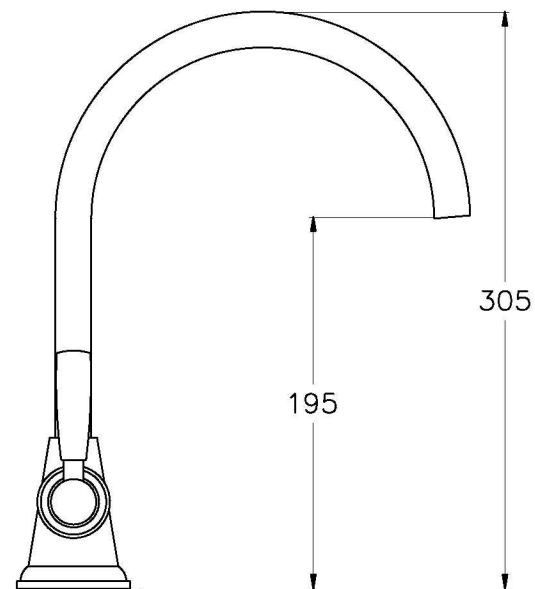

Brodware

MANHATTAN KITCHEN MIXER

1.9130.02.3.XX

PRODUCT DIMENSIONS:

Front view

Side view:

Top view: