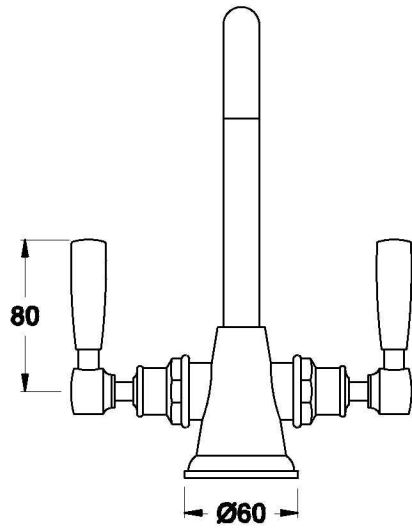

Brodware

MANHATTAN BASIN MIXER

1.9104.80.3.XX

PRODUCT DIMENSIONS:

Front view

Side view:

Top view: