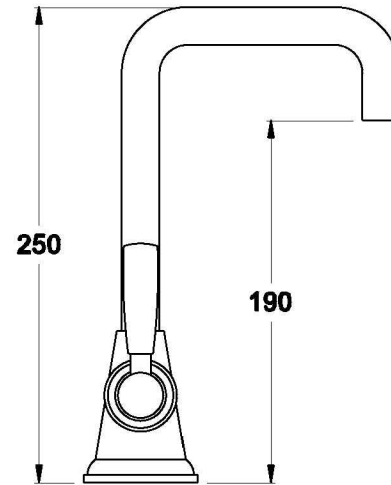

Brodware

MANHATTAN BASIN MIXER

1.9104.80.3.XX

PRODUCT DIMENSIONS:

Front view

Side view:

Top view: