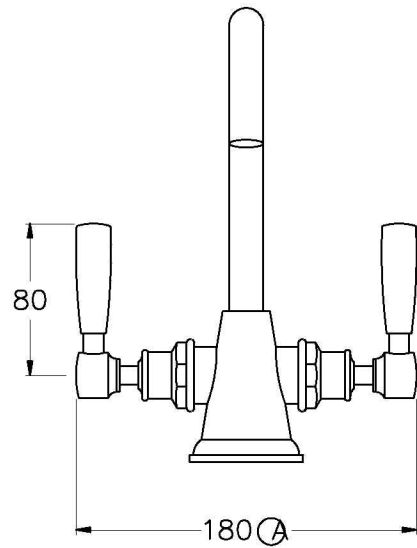

## MANHATTAN BASIN MIXER

1.9104.00.3.XX

### PRODUCT DIMENSIONS:

Front view

Side view:

Top view: