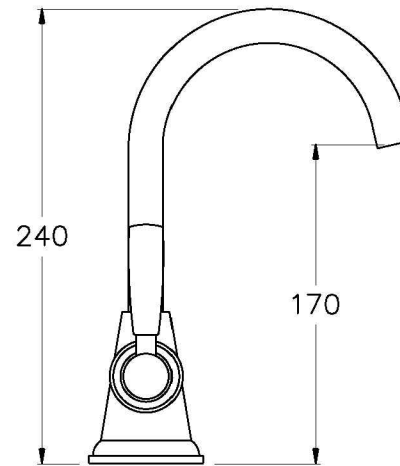

## MANHATTAN BASIN MIXER

1.9104.00.3.XX

### PRODUCT DIMENSIONS:

Front view

Side view:

Top view: