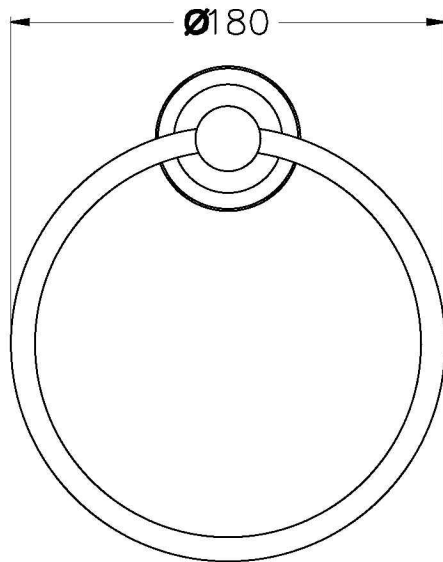

Brodware

MANHATTAN TOWEL RING

1.9151.00.0.XX

PRODUCT DIMENSIONS:

Front view

Side view:

Top view: