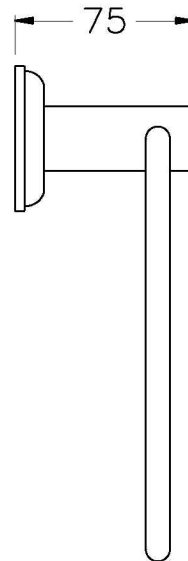

Brodware

MANHATTAN TOWEL RING

1.9151.00.0.XX

PRODUCT DIMENSIONS:

Front view

Side view:

Top view: