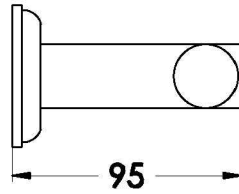

MANHATTAN TOILET ROLL HOLDER

1.9161.02.0.XX

PRODUCT DIMENSIONS:

Front view

Side view:

Top view: