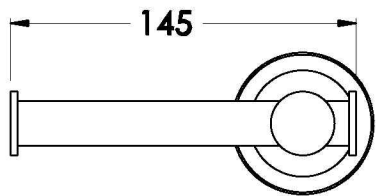

MANHATTAN TOILET ROLL HOLDER

1.9161.02.0.XX

PRODUCT DIMENSIONS:

Front view

Side view:

Top view: