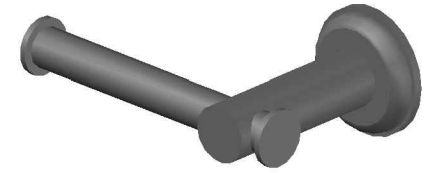

MANHATTAN TOILET ROLL HOLDER

1.9161.02.0.XX

PRODUCT DIMENSIONS:

Front view

Side view:

Top view: