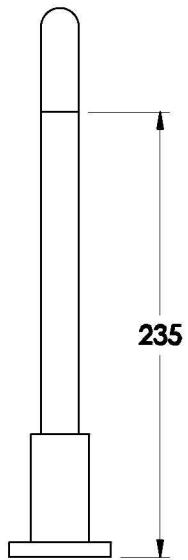

## MANHATTAN SQUARE BATH SPOUT

1.9107.81.0.XX

### PRODUCT DIMENSIONS:

Front view

Side view:

Topview: