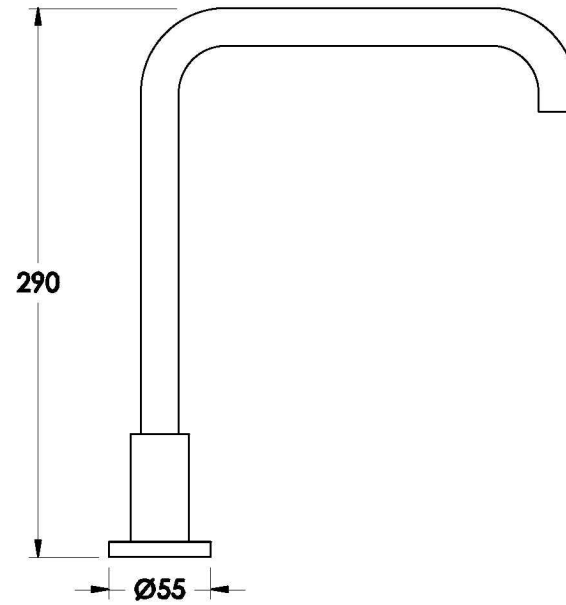

## MANHATTAN SQUARE BATH SPOUT

1.9107.81.0.XX

### PRODUCT DIMENSIONS:

Front view

Side view:

Topview: