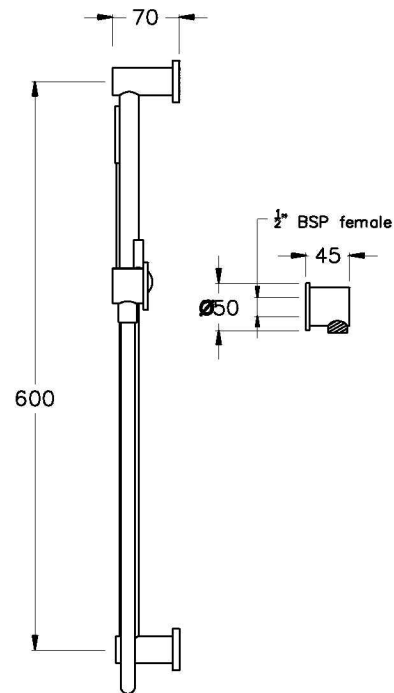

Brodware

MANHATTAN HANDSHOWER SLIDER SET

1.9134.00.0.XX

PRODUCT DIMENSIONS:

Front view

Side view:

Top view: