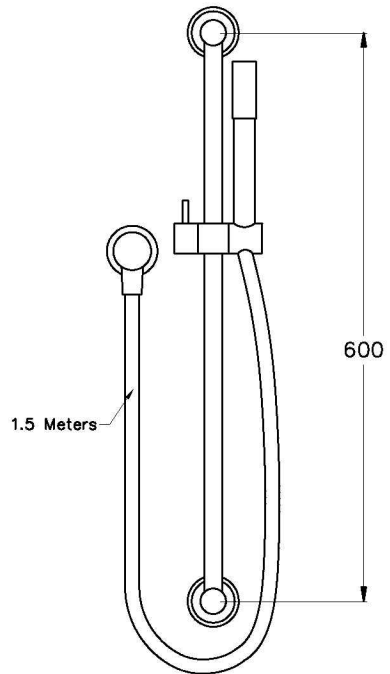

Brodware

MANHATTAN HANDSHOWER SLIDER SET

1.9134.00.0.XX

PRODUCT DIMENSIONS:

Front view

Side view:

Top view: