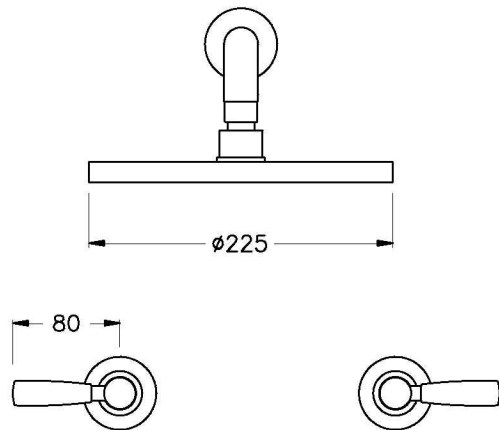

Brodware

MANHATTAN SHOWER SET

1.9111.00.3.XX

PRODUCT DIMENSIONS:

Front view

Side view:

Top view: