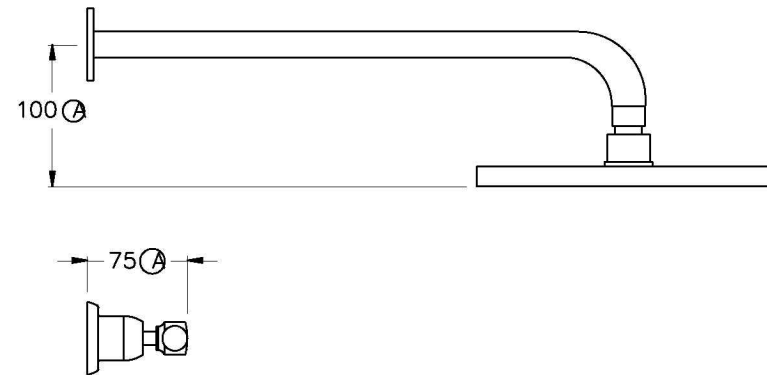

Brodware

MANHATTAN SHOWER SET

1.9111.00.3.XX

PRODUCT DIMENSIONS:

Front view

Side view:

Top view: