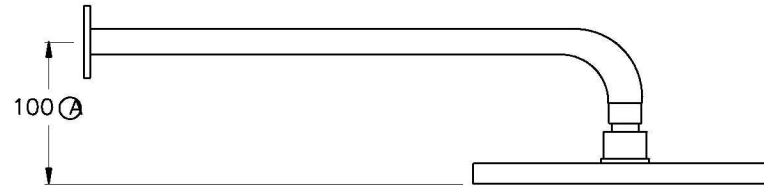

MANHATTAN 225MM SHOWER ROSE AND ARM

1.9111.32.0.XX

PRODUCT DIMENSIONS:

Front view

Side view:

Top view: