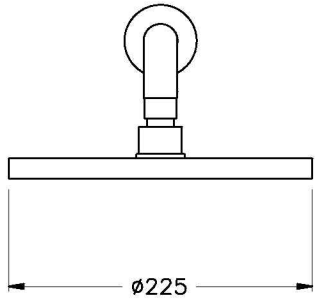

MANHATTAN 225MM SHOWER ROSE AND ARM

1.9111.32.0.XX

PRODUCT DIMENSIONS:

Front view

Side view:

Top view: