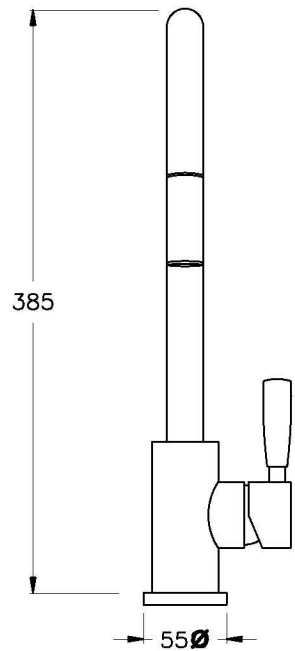

Brodware

MANHATTAN KITCHEN SET WITH DUAL FUNCTION PULL-OUT SPOUT

1.9108.04.0.XX

PRODUCT DIMENSIONS:

Front view

Side view:

Top view: