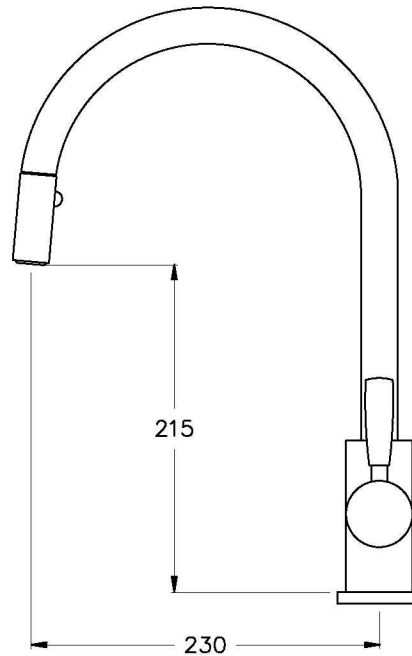

Brodware

MANHATTAN KITCHEN SET WITH DUAL FUNCTION PULL-OUT SPOUT

1.9108.04.0.XX

PRODUCT DIMENSIONS:

Front view

Side view:

Top view: