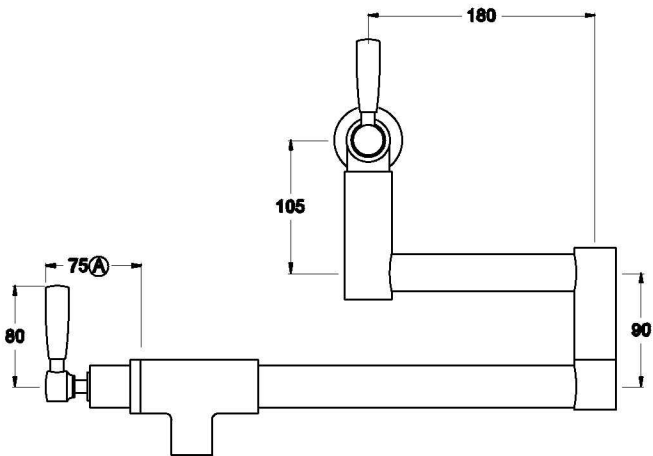

Brodware

MANHATTAN POT FILLER

1.9127.03.0.XX

PRODUCT DIMENSIONS:

Front view

Side view:

Top view:

XX suffix indicates finish – SEE WEBSITE FOR COLOUR CODE
Dimensions subject to change without notice
All dimensions are approximate
A = approximate distance
Copyright ©Brodware 2021