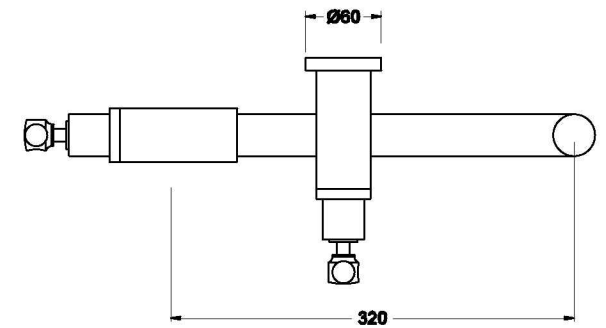

Brodware

MANHATTAN POT FILLER

1.9127.03.0.XX

PRODUCT DIMENSIONS:

Front view

Side view:

Top view:

XX suffix indicates finish – SEE WEBSITE FOR COLOUR CODE
Dimensions subject to change without notice
All dimensions are approximate
A = approximate distance
Copyright ©Brodware 2021