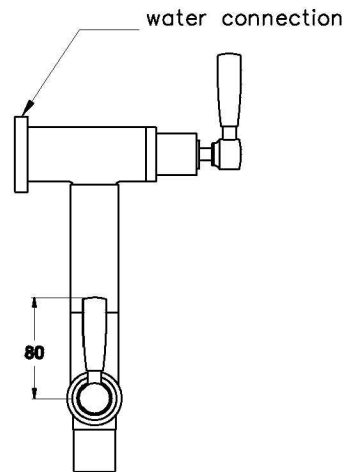

Brodware

MANHATTAN POT FILLER

1.9127.03.0.XX

PRODUCT DIMENSIONS:

Front view

Side view:

Top view:

XX suffix indicates finish – SEE WEBSITE FOR COLOUR CODE
Dimensions subject to change without notice
All dimensions are approximate
A = approximate distance
Copyright ©Brodware 2021