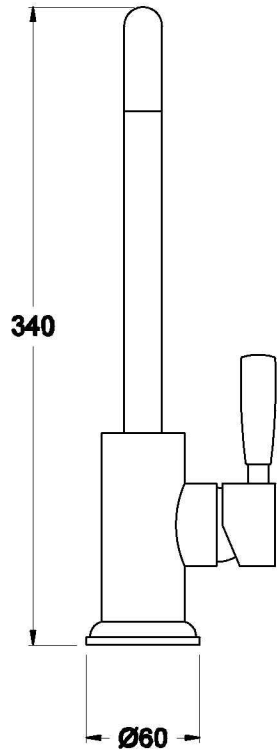

Brodware

MANHATTAN KITCHEN MIXER

1.9108.80.0.XX

PRODUCT DIMENSIONS:

Front view

Side view:

Top view: