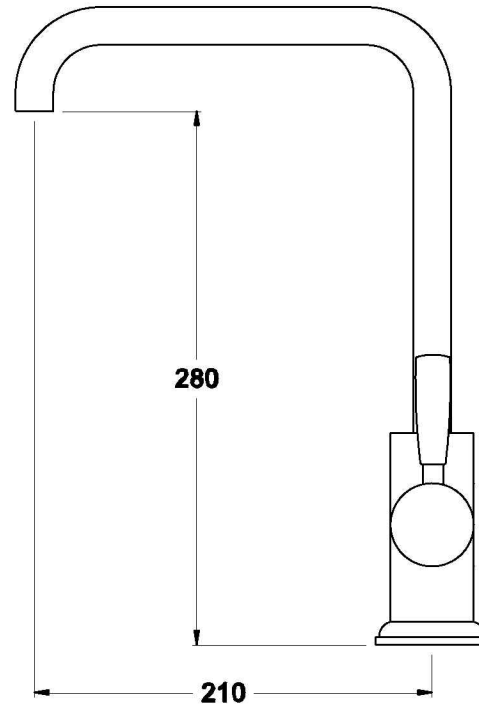

Brodware

MANHATTAN KITCHEN MIXER

1.9108.80.0.XX

PRODUCT DIMENSIONS:

Front view

Side view:

Top view: