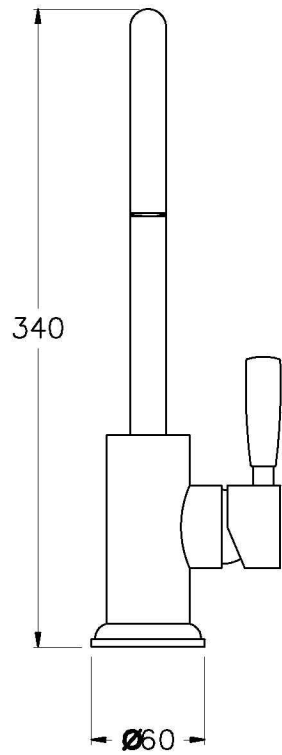

Brodware

MANHATTAN KITCHEN MIXER

1.9108.00.0.XX

PRODUCT DIMENSIONS:

Front view

Side view:

Top view: