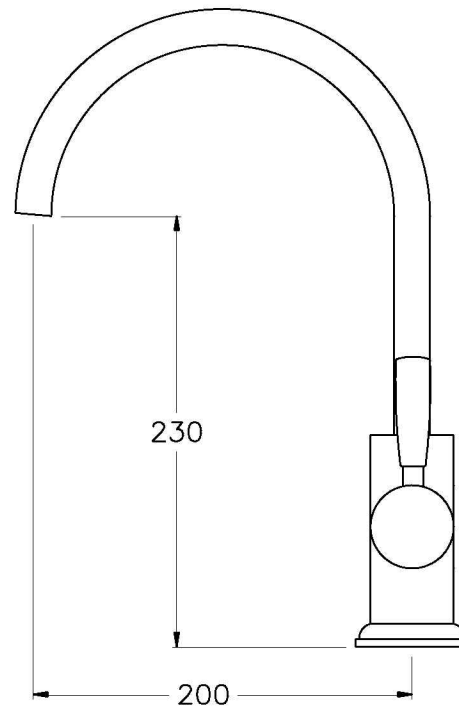

Brodware

MANHATTAN KITCHEN MIXER

1.9108.00.0.XX

PRODUCT DIMENSIONS:

Front view

Side view:

Top view: