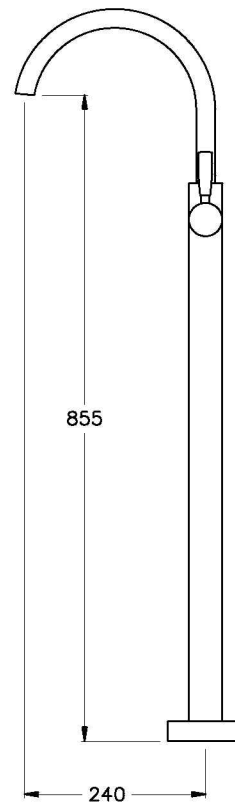

Brodware

MANHATTAN FLOOR MOUNTED BATH MIXER

1.9108.05.0.XX

PRODUCT DIMENSIONS:

Front view

Side view:

Top view: