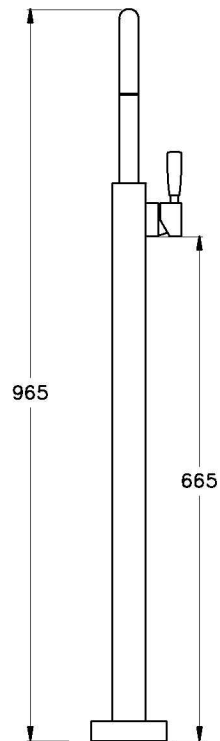

Brodware

MANHATTAN FLOOR MOUNTED BATH MIXER

1.9108.05.0.XX

PRODUCT DIMENSIONS:

Front view

Side view:

Top view: