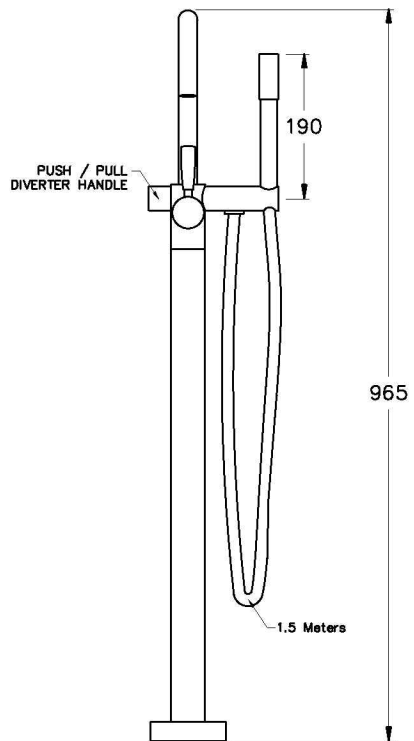

## MANHATTAN FLOOR MOUNTED BATH/ HANDSHOWER DIVERTER SET

1.9108.08.0.XX

### PRODUCT DIMENSIONS:

Front view

Side view:

Top view: