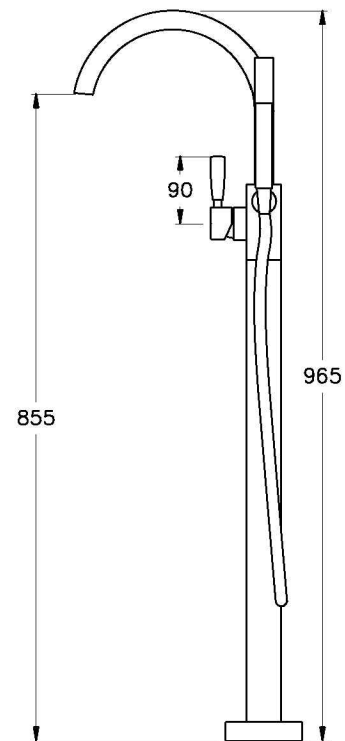

## MANHATTAN FLOOR MOUNTED BATH/ HANDSHOWER DIVERTER SET

1.9108.08.0.XX

### PRODUCT DIMENSIONS:

Front view

Side view:

Top view: