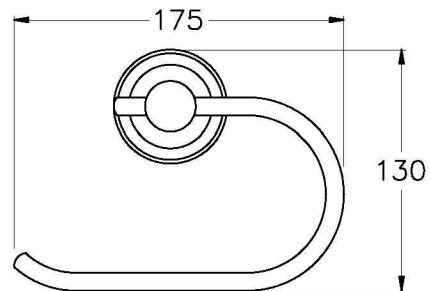

## MANHATTAN TOILET ROLL HOLDER

1.9161.00.0.XX

### PRODUCT DIMENSIONS:

Front view

Side view:

Top view: