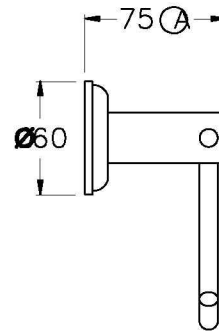

## MANHATTAN TOILET ROLL HOLDER

1.9161.00.0.XX

### PRODUCT DIMENSIONS:

Front view

Side view:

Top view: