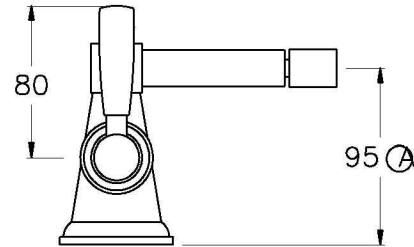

## MANHATTAN BIDET MIXER

1.9137.00.3.XX

### PRODUCT DIMENSIONS:

Front view

Side view:

Top view: