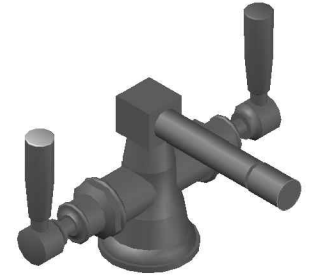

## MANHATTAN BIDET MIXER

1.9137.00.3.XX

### PRODUCT DIMENSIONS:

Front view

Side view:

Top view: