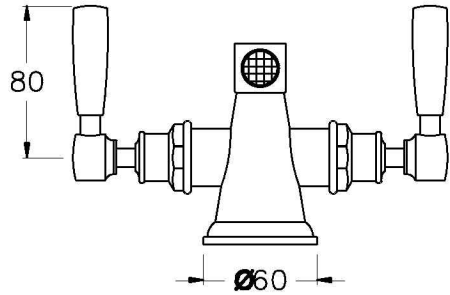

## MANHATTAN BIDET MIXER

1.9137.00.3.XX

### PRODUCT DIMENSIONS:

Front view

Side view:

Top view: