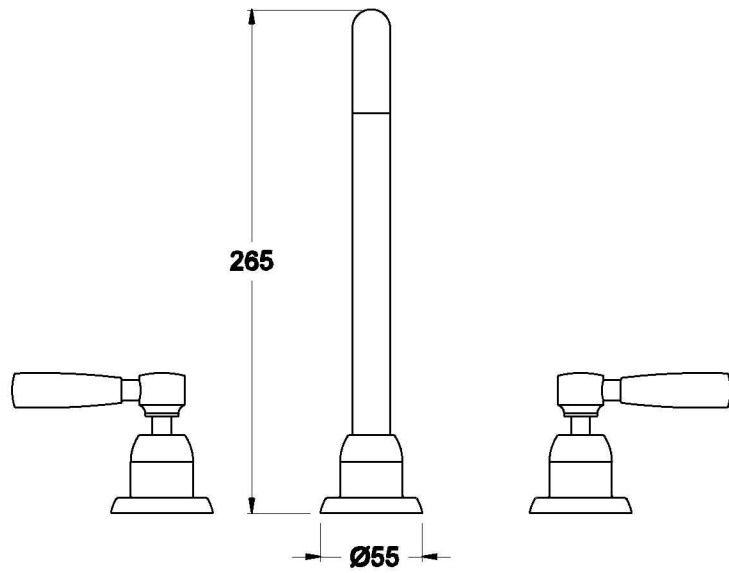

Brodware

MANHATTAN BATH SET

1.9107.80.3.XX

PRODUCT DIMENSIONS:

Front view

Side view:

Top view: