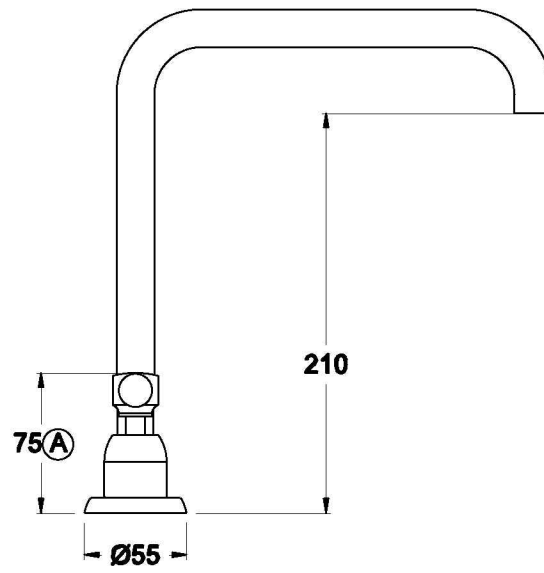

Brodware

MANHATTAN BATH SET

1.9107.80.3.XX

PRODUCT DIMENSIONS:

Front view

Side view:

Top view: