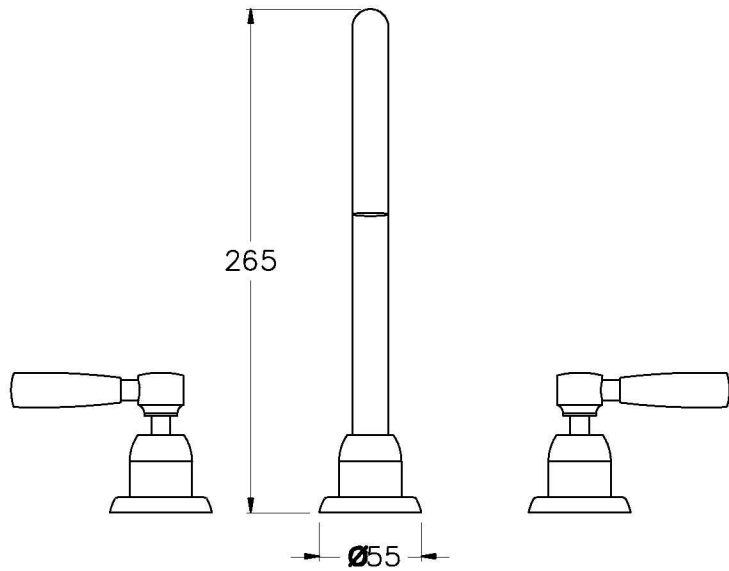

## MANHATTAN BATH SET

1.9107.00.3.XX

### PRODUCT DIMENSIONS:

Front view

Side view:

Top view: