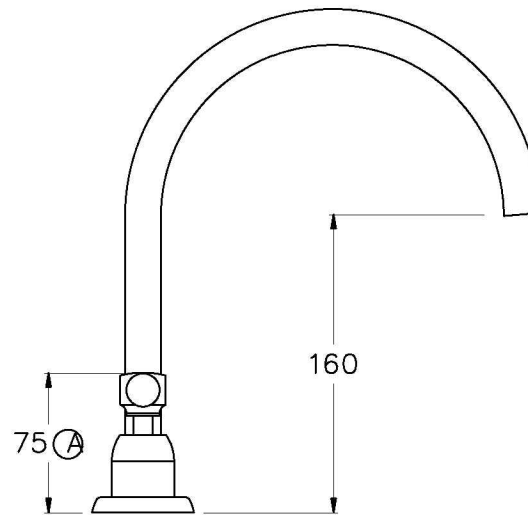

## MANHATTAN BATH SET

1.9107.00.3.XX

### PRODUCT DIMENSIONS:

Front view

Side view:

Top view: