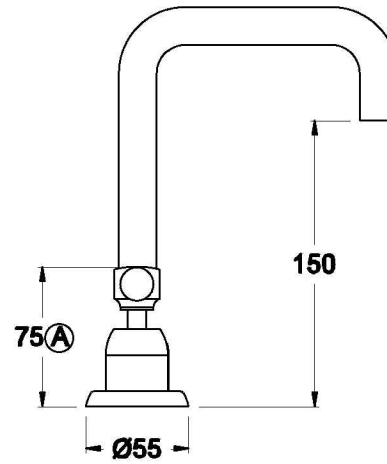

Brodware

MANHATTAN BASIN SET

1.9100.80.3.XX

PRODUCT DIMENSIONS:

Front view

Side view:

Top view: