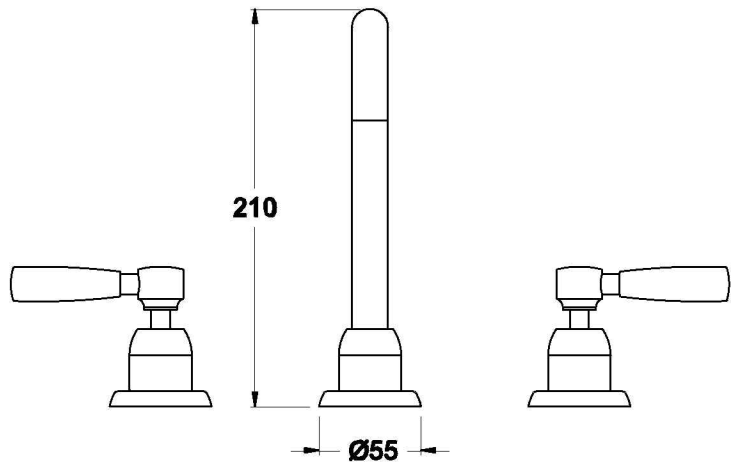

Brodware

MANHATTAN BASIN SET

1.9100.80.3.XX

PRODUCT DIMENSIONS:

Front view

Side view:

Top view: