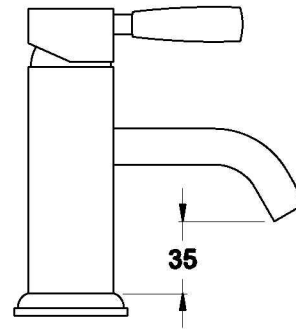

MANHATTAN BASIN MIXER

1.9102.00.0.XX

PRODUCT DIMENSIONS:

Front view

Side view:

Top view: