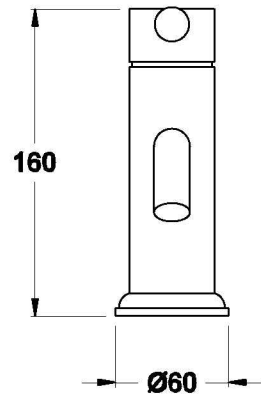

MANHATTAN BASIN MIXER

1.9102.00.0.XX

PRODUCT DIMENSIONS:

Front view

Side view:

Top view: