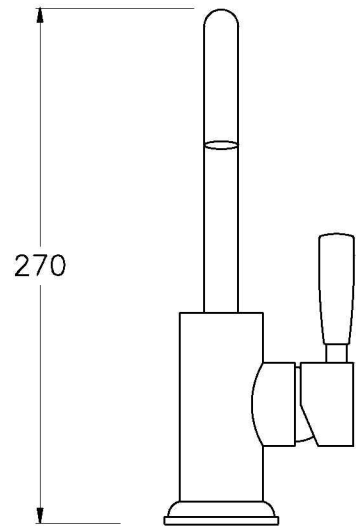

## MANHATTAN BASIN MIXER

1.9103.00.0.XX

### PRODUCT DIMENSIONS:

Front view

Side view:

Top view: