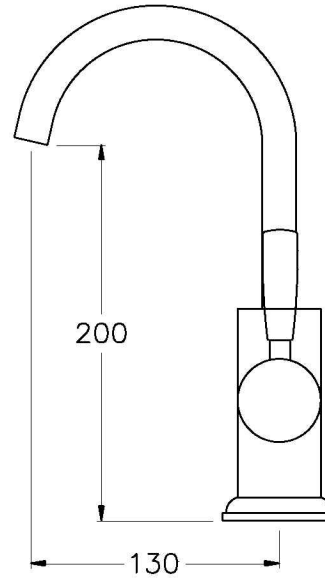

## MANHATTAN BASIN MIXER

1.9103.00.0.XX

### PRODUCT DIMENSIONS:

Front view

Side view:

Top view: