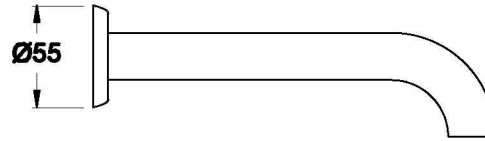

## MANHATTAN WALL SPOUT

1.9106.30.0.XX

1.9106.40.0.XX: FLOW CONTROLLED VARIANT

---

### PRODUCT DIMENSIONS:

Front view

Side view:

Top view: