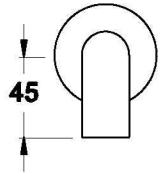

## MANHATTAN WALL SPOUT

1.9106.30.0.XX

1.9106.40.0.XX: FLOW CONTROLLED VARIANT

---

### PRODUCT DIMENSIONS:

Front view

Side view:

Top view: