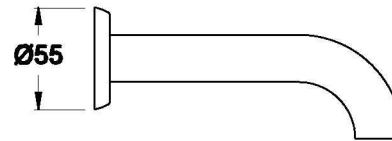

## MANHATTAN WALL SPOUT

1.9105.30.0.XX

1.9105.40.0.XX: FLOW CONTROLLED VARIANT

---

### PRODUCT DIMENSIONS:

Front view

Side view:

Top view: