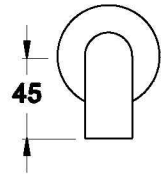

## MANHATTAN WALL SPOUT

1.9105.30.0.XX

1.9105.40.0.XX: FLOW CONTROLLED VARIANT

---

### PRODUCT DIMENSIONS:

Front view

Side view:

Top view: