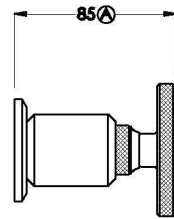

## INDUSTRICA WALL TAPS WITH CROSS HANDLES

1.6749.00.2.XX

### PRODUCT DIMENSIONS:

Front view

Side view:

Topview: