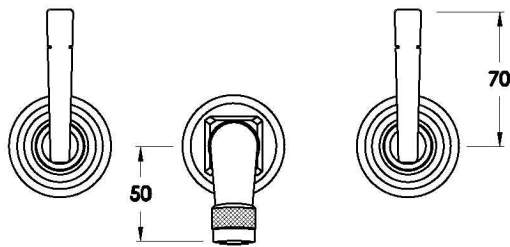

Brodware

INDUSTRICA WALL SET WITH METAL LEVERS

1.6706.00.3.XX

1.6706.50.3.XX: Flow controlled variant

PRODUCT DIMENSIONS:

Front view

Side view:

Top view: