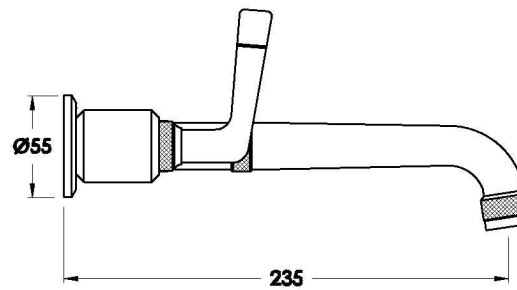

Brodware

INDUSTRICA WALL SET WITH METAL LEVERS

1.6706.00.3.XX

1.6706.50.3.XX: Flow controlled variant

PRODUCT DIMENSIONS:

Front view

Side view:

Top view: