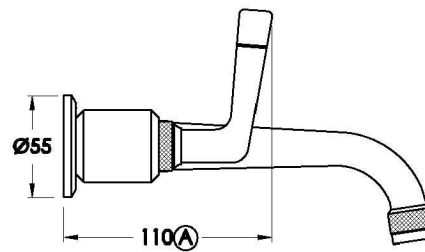

Brodware

INDUSTRICA WALL SET WITH METAL LEVERS

1.6705.00.3.XX

1.6705.50.3.XX: Flow controlled variant

PRODUCT DIMENSIONS:

Front view

Side view:

Top view: