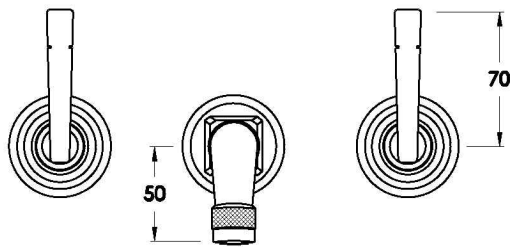

Brodware

INDUSTRICA WALL SET WITH METAL LEVERS

1.6705.00.3.XX

1.6705.50.3.XX: Flow controlled variant

PRODUCT DIMENSIONS:

Front view

Side view:

Top view: