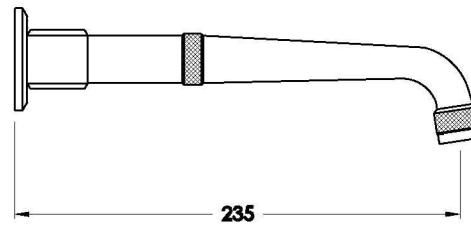

Brodware

INDUSTRICA WALL SPOUT

1.6706.30.0.XX

1.6706.40.0.XX: Flow controlled variant

PRODUCT DIMENSIONS:

Front view

Side view:

Top view: