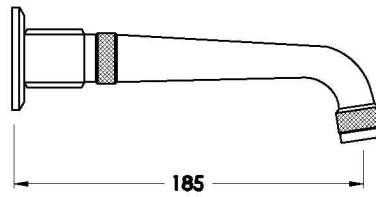

## INDUSTRICA WALL SPOUT

1.6705.30.0.XX

1.6705.40.0.XX: Flow controlled variant

### PRODUCT DIMENSIONS:

Front view

Side view:

Top view: