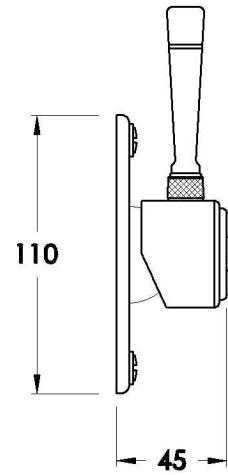

## INDUSTRICA MIXER WITH METAL LEVER

1.6748.00.0.XX

### PRODUCT DIMENSIONS:

Front view

Side view:

Top view: