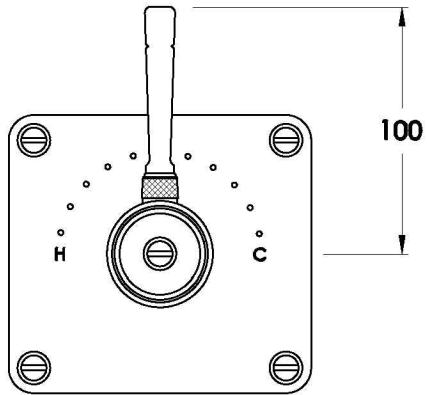

## INDUSTRICA MIXER WITH METAL LEVER

1.6748.00.0.XX

### PRODUCT DIMENSIONS:

Front view

Side view:

Top view: