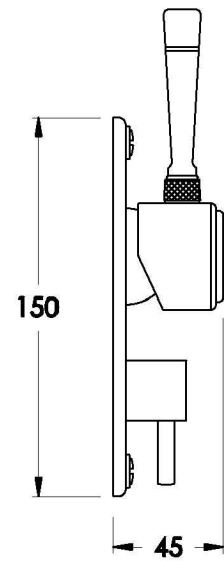

INDUSTRICA WALL MIXER DIVERTER WITH METAL LEVER

1.6748.05.0.XX

PRODUCT DIMENSIONS:

Front view

Side view:

Top view: