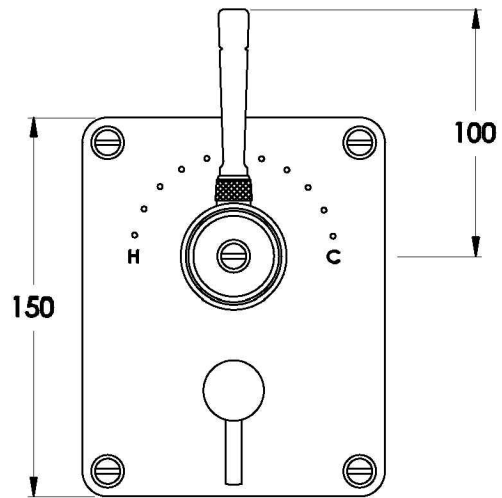

INDUSTRICA WALL MIXER DIVERTER WITH METAL LEVER

1.6748.05.0.XX

PRODUCT DIMENSIONS:

Front view

Side view:

Top view: