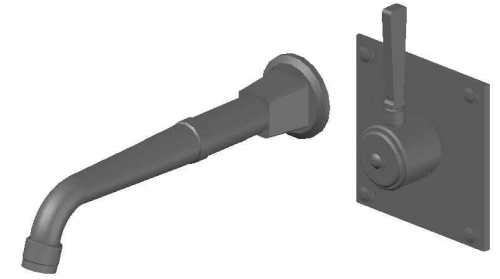

INDUSTRICA WALL MIXER SET WITH METAL LEVER

1.6706.04.0.XX

1.6706.54.0.XX: Flow controlled variant

PRODUCT DIMENSIONS:

Front view

Side view:

Top view: