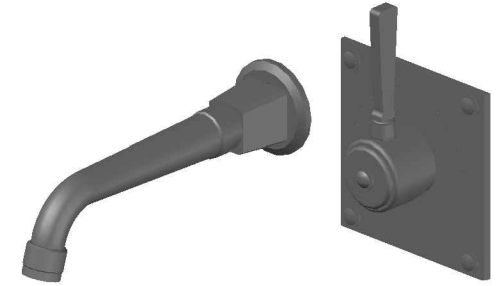

INDUSTRICA WALL MIXER SET WITH METAL LEVER

1.6705.04.0.XX

1.6705.54.0.XX: Flow controlled variant

PRODUCT DIMENSIONS:

Front view

Side view:

Top view: