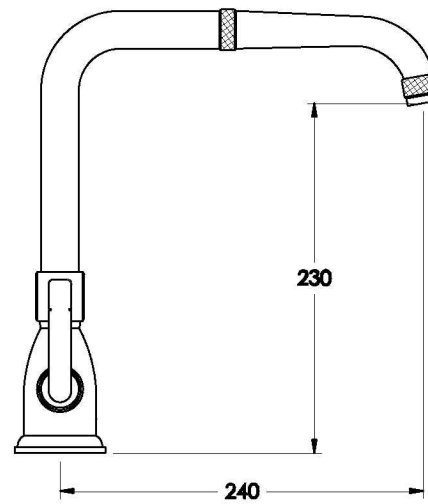

INDUSTRICA KITCHEN MIXER WITH METAL LEVERS

1.6730.00.3.XX

PRODUCT DIMENSIONS:

Front view

Side view:

Topview: