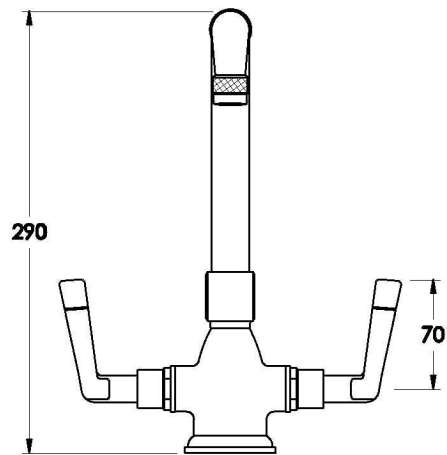

INDUSTRICA KITCHEN MIXER WITH METAL LEVERS

1.6730.00.3.XX

PRODUCT DIMENSIONS:

Front view

Side view:

Topview: